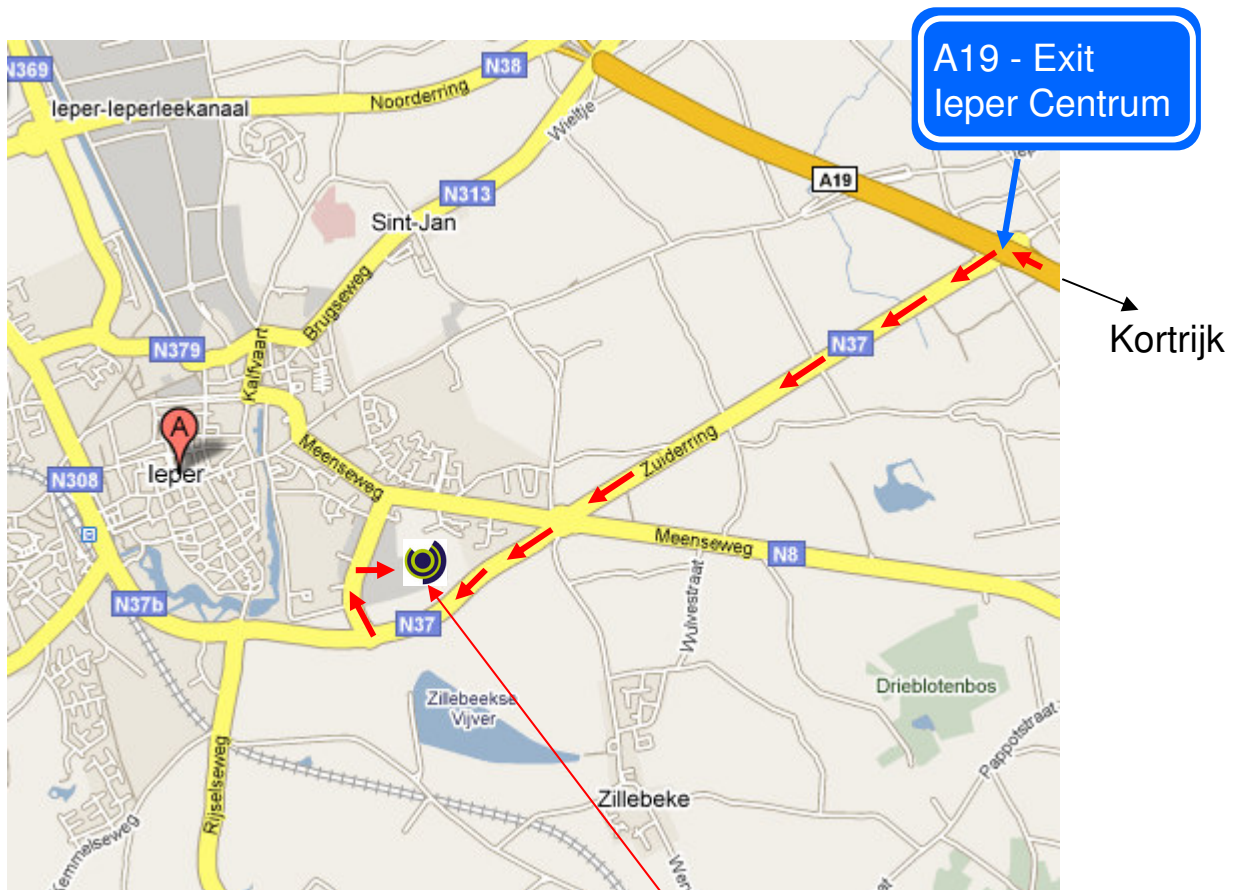

Road to PsiControl Mechatronics nv.

 **PsiControl**
mechatronics
Karel Steverlyncklaan 13
B-8900 leper
T: +32 57 409696

(Located in the Picanol Plant)